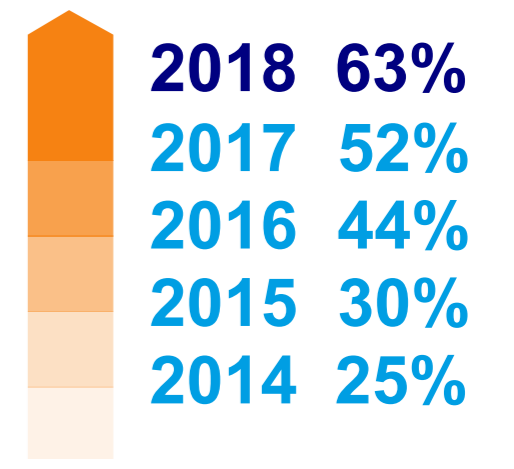

h

)
uy
) k

5`"j]bZc'cb'
CdYb'5 WwYgg'di V']g\]b[

Make it accessible
Increase your academic impact
Deliver science to society
Comply with Funder mandates

25.000
Educative
publications

85.000
Scientific
publications

9.200
PhD Theses

Increase in peer reviewed Open Access articles by TU Delft

TU Delft Various TU Delft repositories

NL 683.000
Open Access publications

NARCIS

EU 26.000.000
Open Access publications

OpenAIRE

WORLD 3.000 REPOSITORIES
Hundreds of millions
Open Access publications