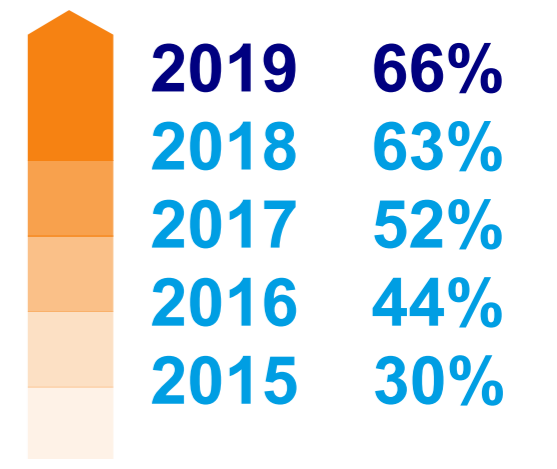

h

)  
uy  
) k

5`"j]bZc'cb'  
CdYb'5 WwYgg'di V' ]g\ ]b[

Make it accessible  
Increase your academic impact  
Deliver science to society  
Comply with Funder mandates

25.000  
Educative publications

85.000  
Scientific publications

9.000  
PhD Theses

Increase in peer reviewed Open Access articles by TU Delft

TU Delft Various TU Delft repositories

NL 793.000  
Open Access publications

NARCIS

EU 26.000.000  
Open Access publications

OpenAIRE