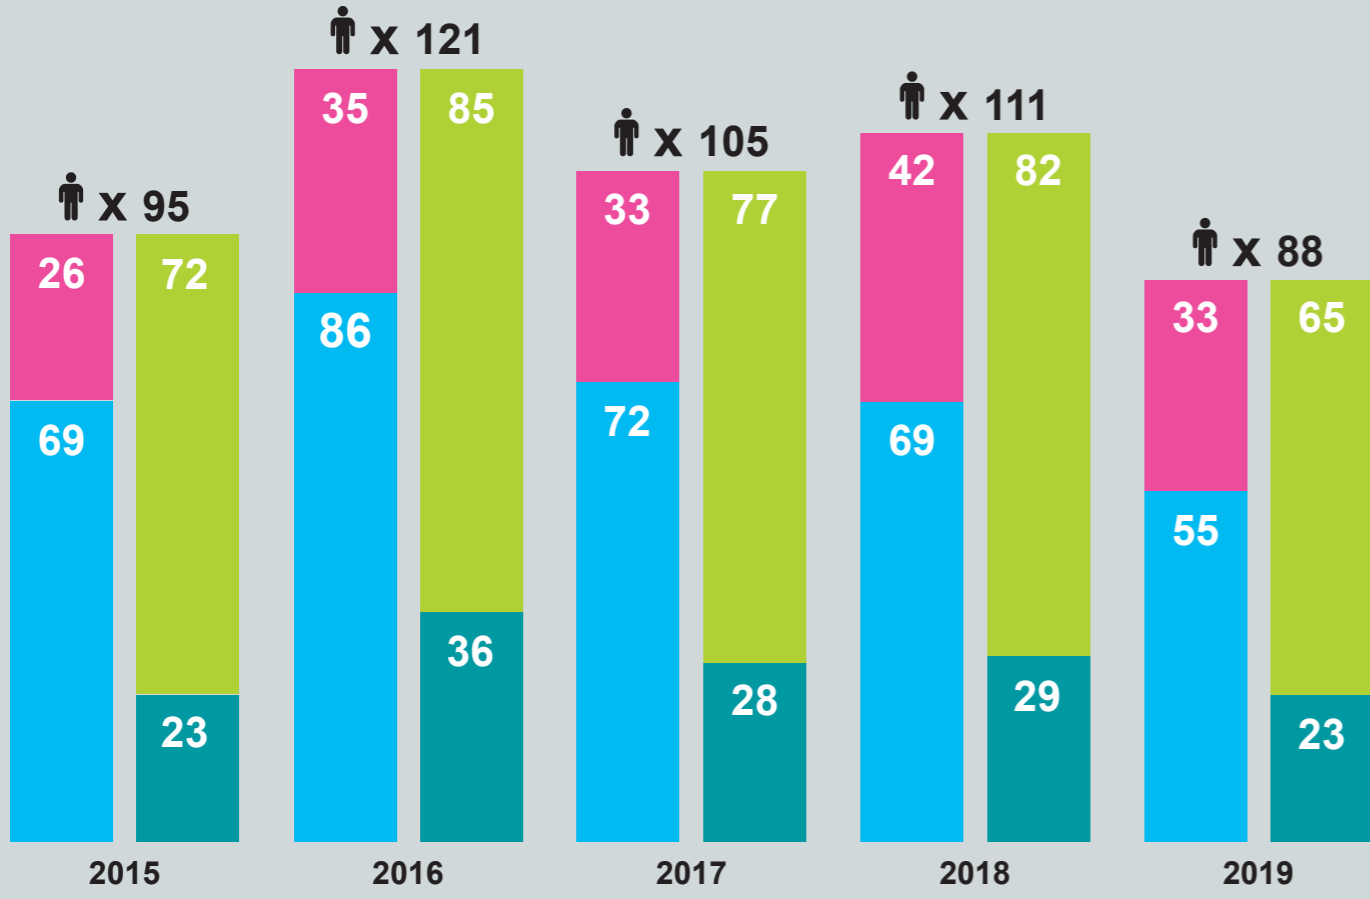

Inflow per year

female international
male Dutch

Top 10 country of origin 2015-2019 inflow

*Total number of countries of origin is 62

Inflow, gender and nationality of PhD candidates per department

inflow female male national international