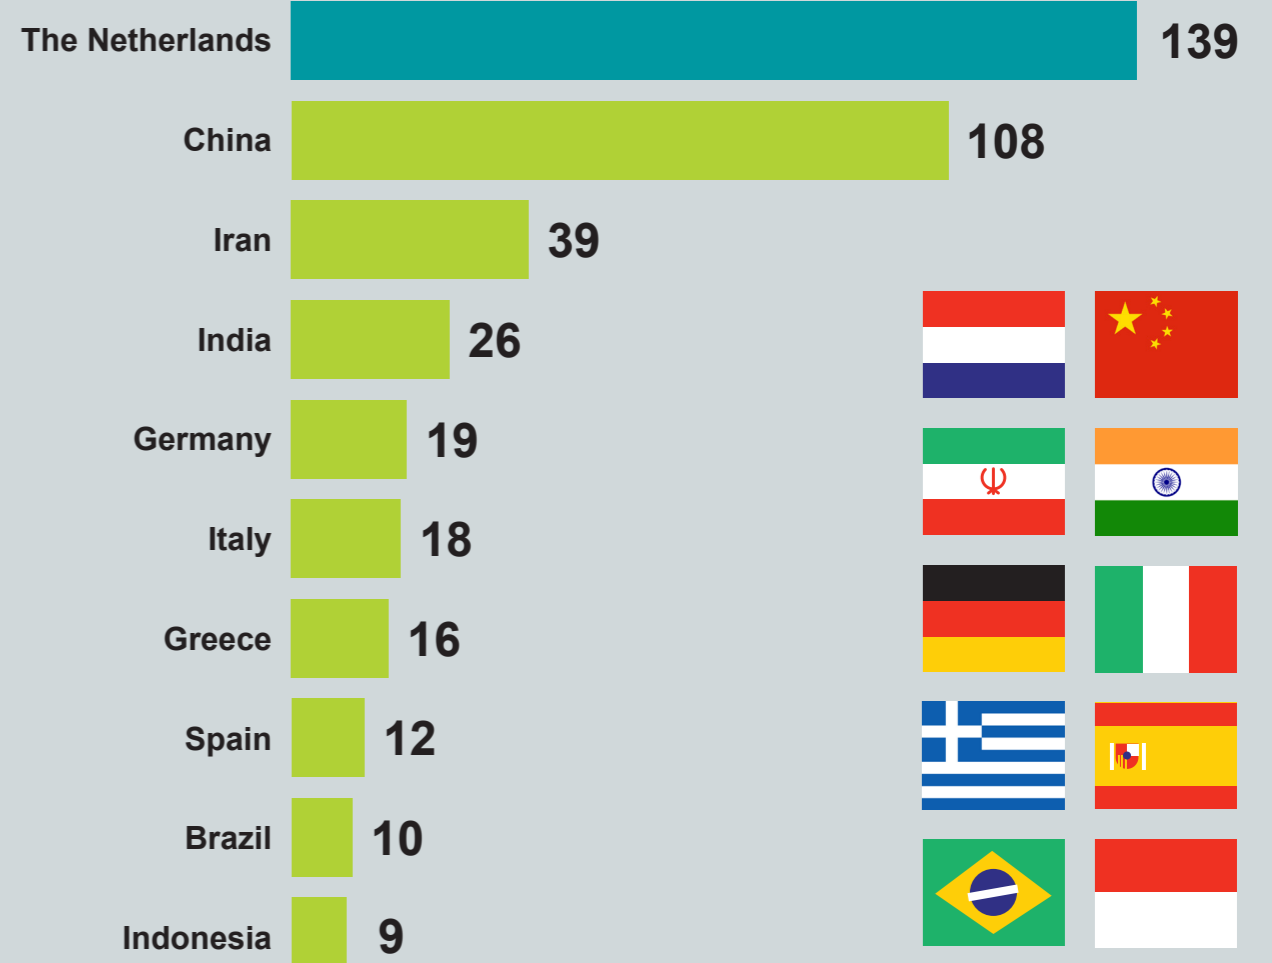

Inflow per year

female international
male Dutch

Top 10 country of origin 2015-2019 inflow

*Total number of countries of origin is 62

Inflow, gender and nationality of PhD candidates per department

inflow female male national international